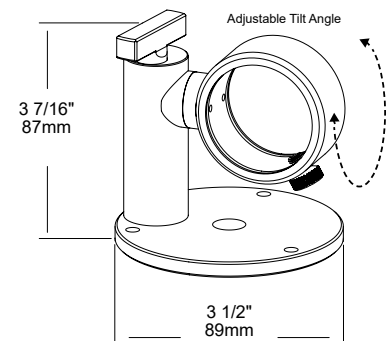

MADE IN USA
WITH DOMESTIC & IMPORTED MATERIALS