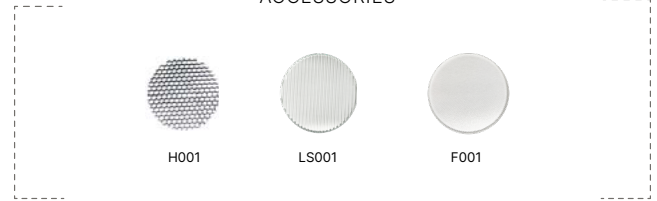

AURORALIGHT

PROJECT: _____

SKU #: _____

TYPE: _____

ADD-ONS

ACCESSORIES

H001	Hex Baffle
LS001	Linear Spread Lens
F001	Frosted Lens
GS002	90° Glare Shield

ACCESSORIES

P. 760.931.2910

O. 2742 Loker Ave. W Carlsbad CA 92010

W. www.auroralight.com

MADE IN USA
WITH DOMESTIC & IMPORTED MATERIALS