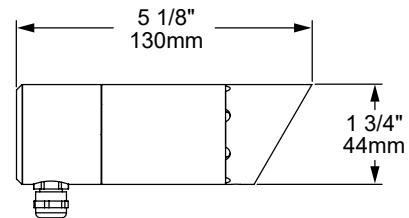

MADE IN USA
WITH DOMESTIC & IMPORTED MATERIALS